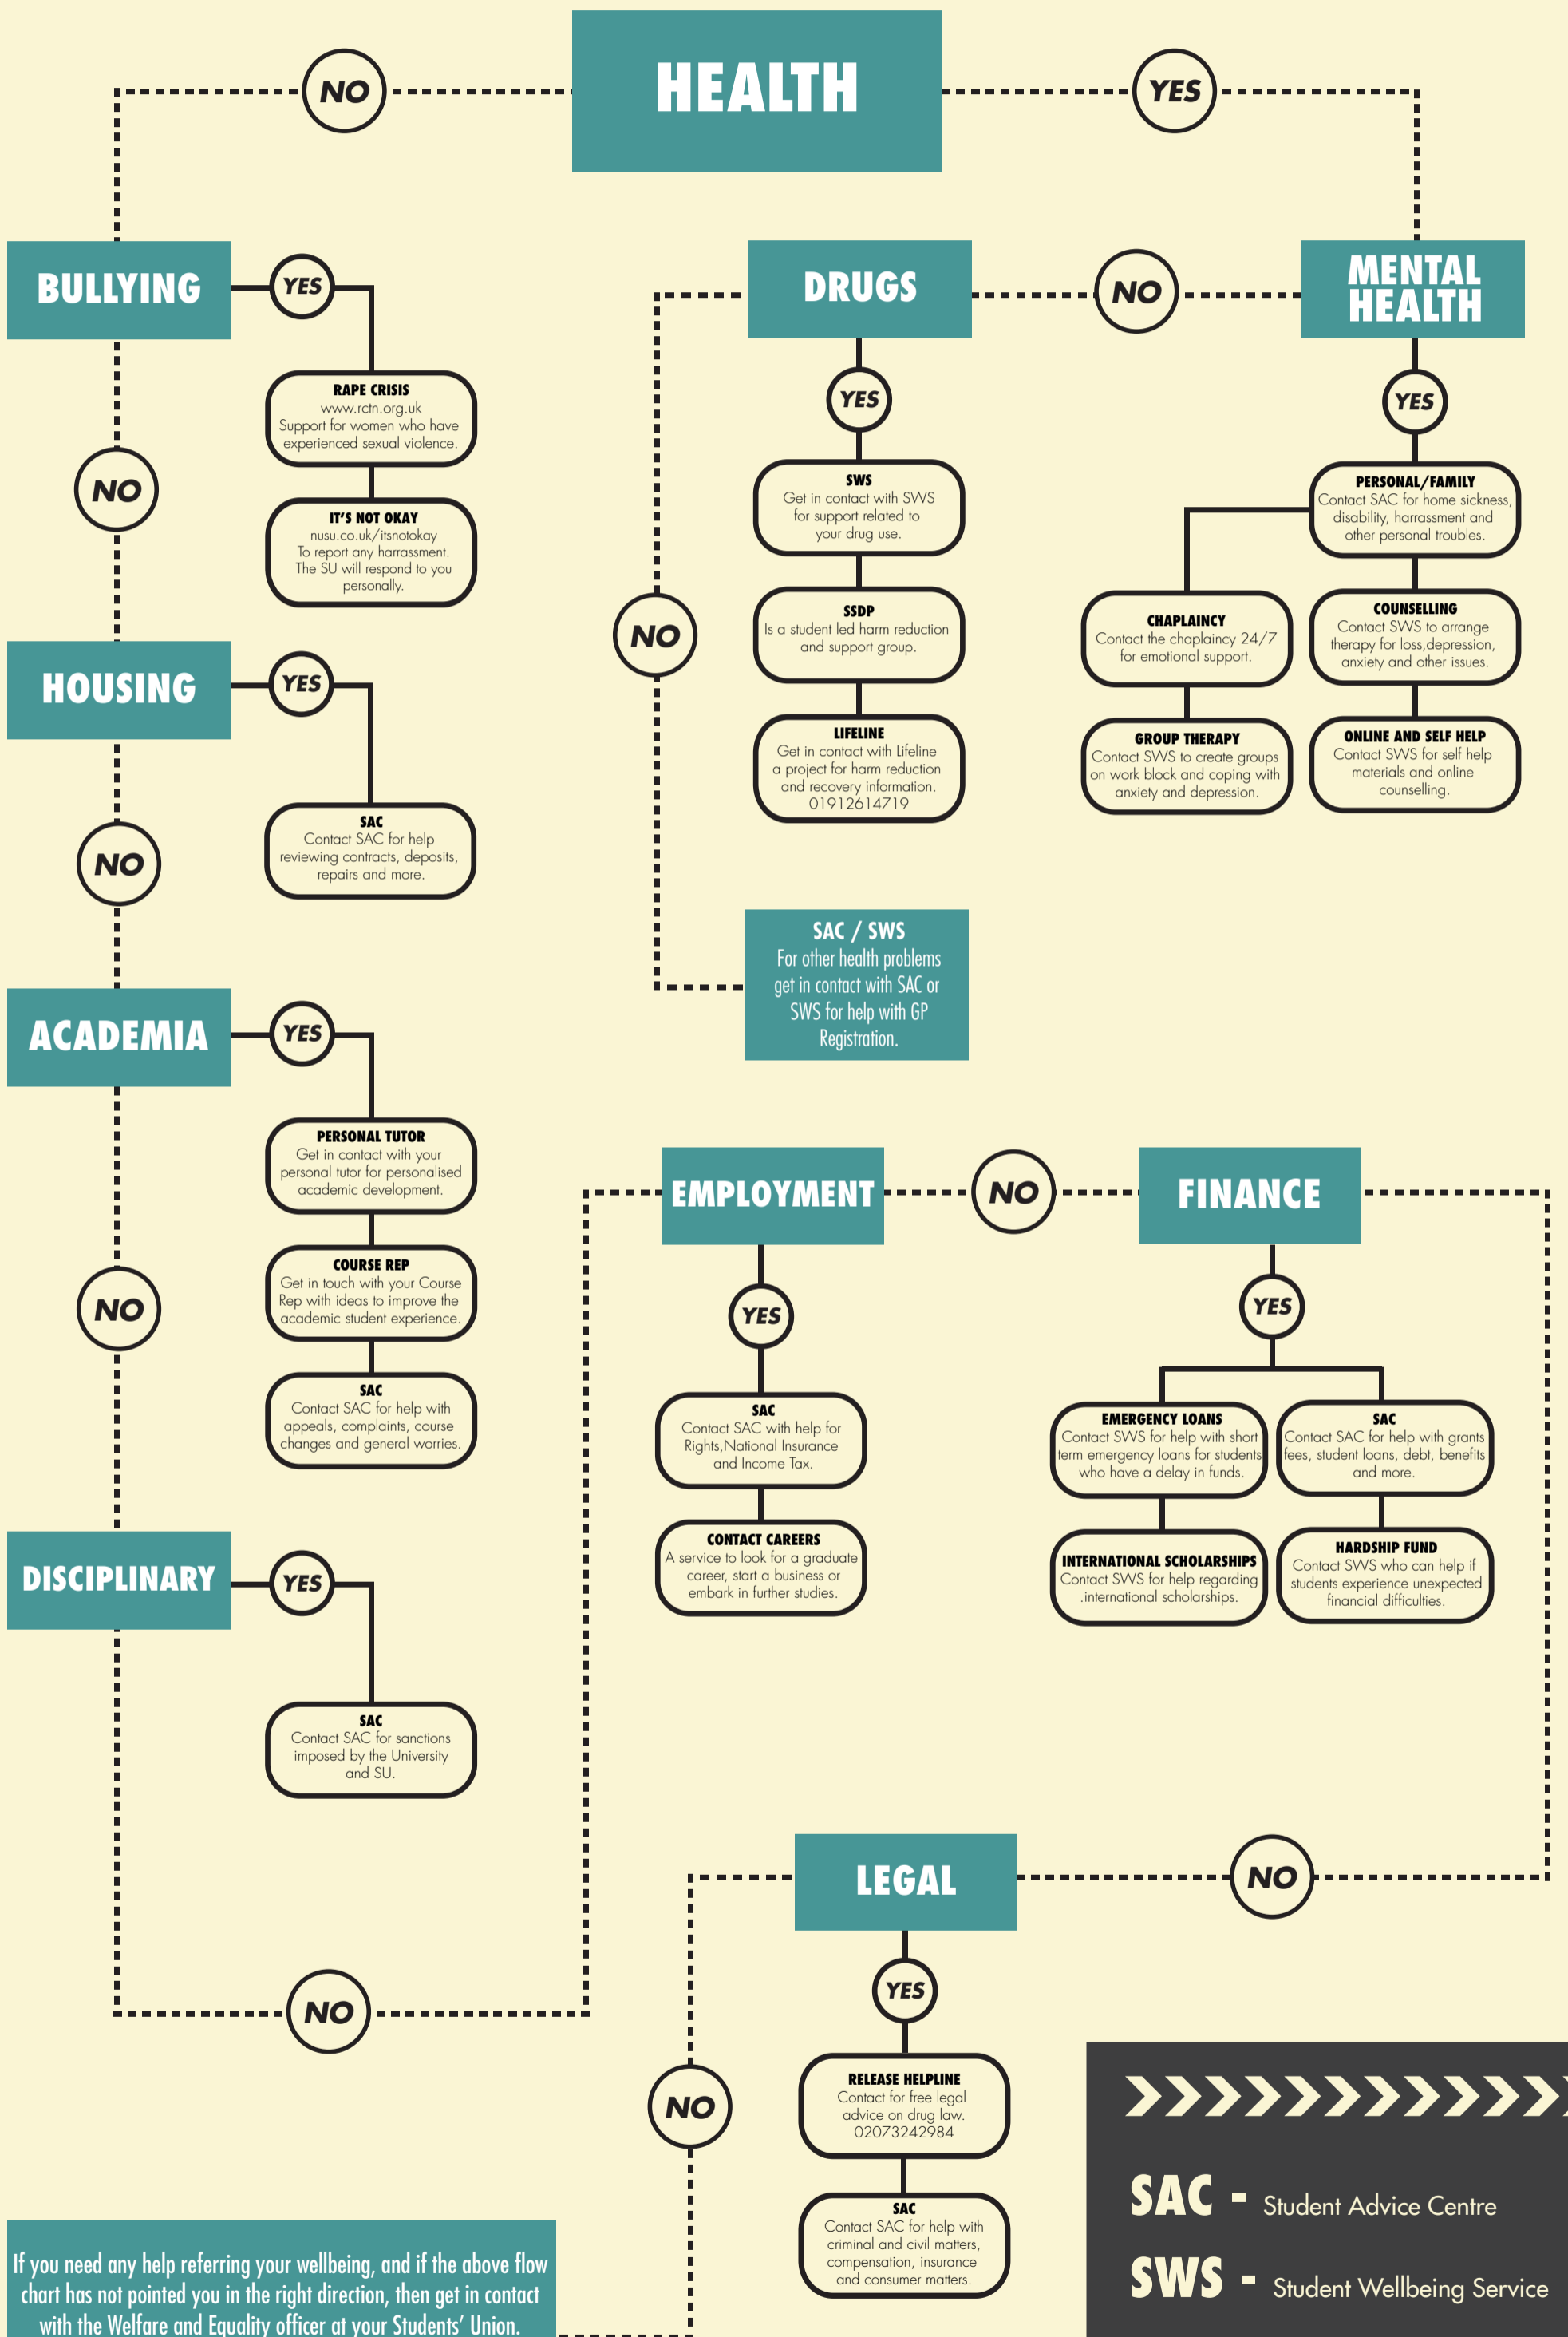

# YOUR WELFARE GUIDE

If you need any help referring your wellbeing, and if the above flow chart has not pointed you in the right direction, then get in contact with the Welfare and Equality officer at your Students' Union.  
Telephone: 01912393917  
Email: welfare.union@ncl.ac.uk

- SAC** - Student Advice Centre
- SWS** - Student Wellbeing Service
- SSDP** - Student For Sensible Drug Policy